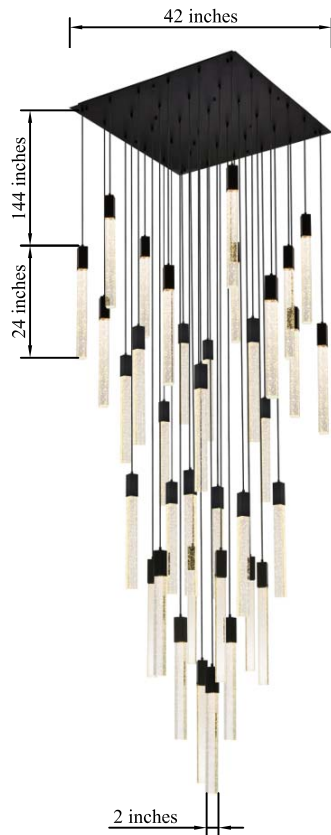

## WESTON COLLECTION

Weston 36-Light Black Pendant Clear Crystal

Black  
Item No: 2066G42BK

Chrome  
Item No: 2066G42C

Stain Gold  
Item No: 2066G42SG

### Dimensions

Canopy Size(in)	L42" W42" H1.2"
Chain/Rod/Cord Length	144"
Length	42"
Width	42"
Height	24"
Maximum Height	144"

### Specifications

Finish	3 Finishes
Material	Iron / Crystal
Crystal/Glass Color	Clear
Type	Pendant
Hanging Device	Cord
Voltage	110-125V
Dimmable	No
Warranty	1 Year Limited
Shipment Type	Small Parcel